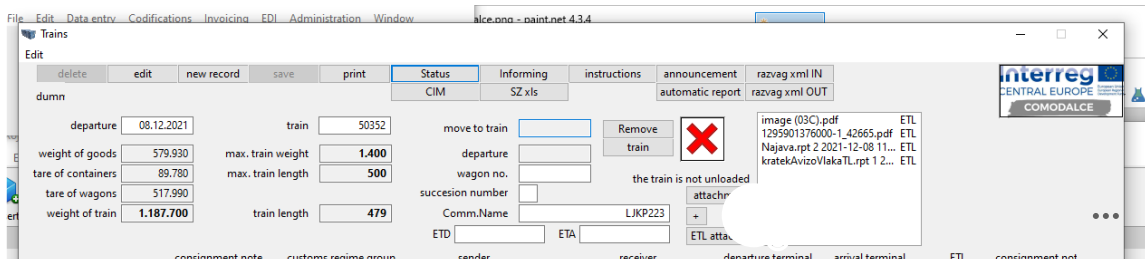

Home

Rete

Lavoro

OCR Gate @Port Koper, Pilot Action of COMODALCE Interreg CE Project

Data di pubblicazione: 17 dicembre 2021

Janez Merlak

CEO @ Adria kombi d.o.o.

3 articoli

✓ Già segui