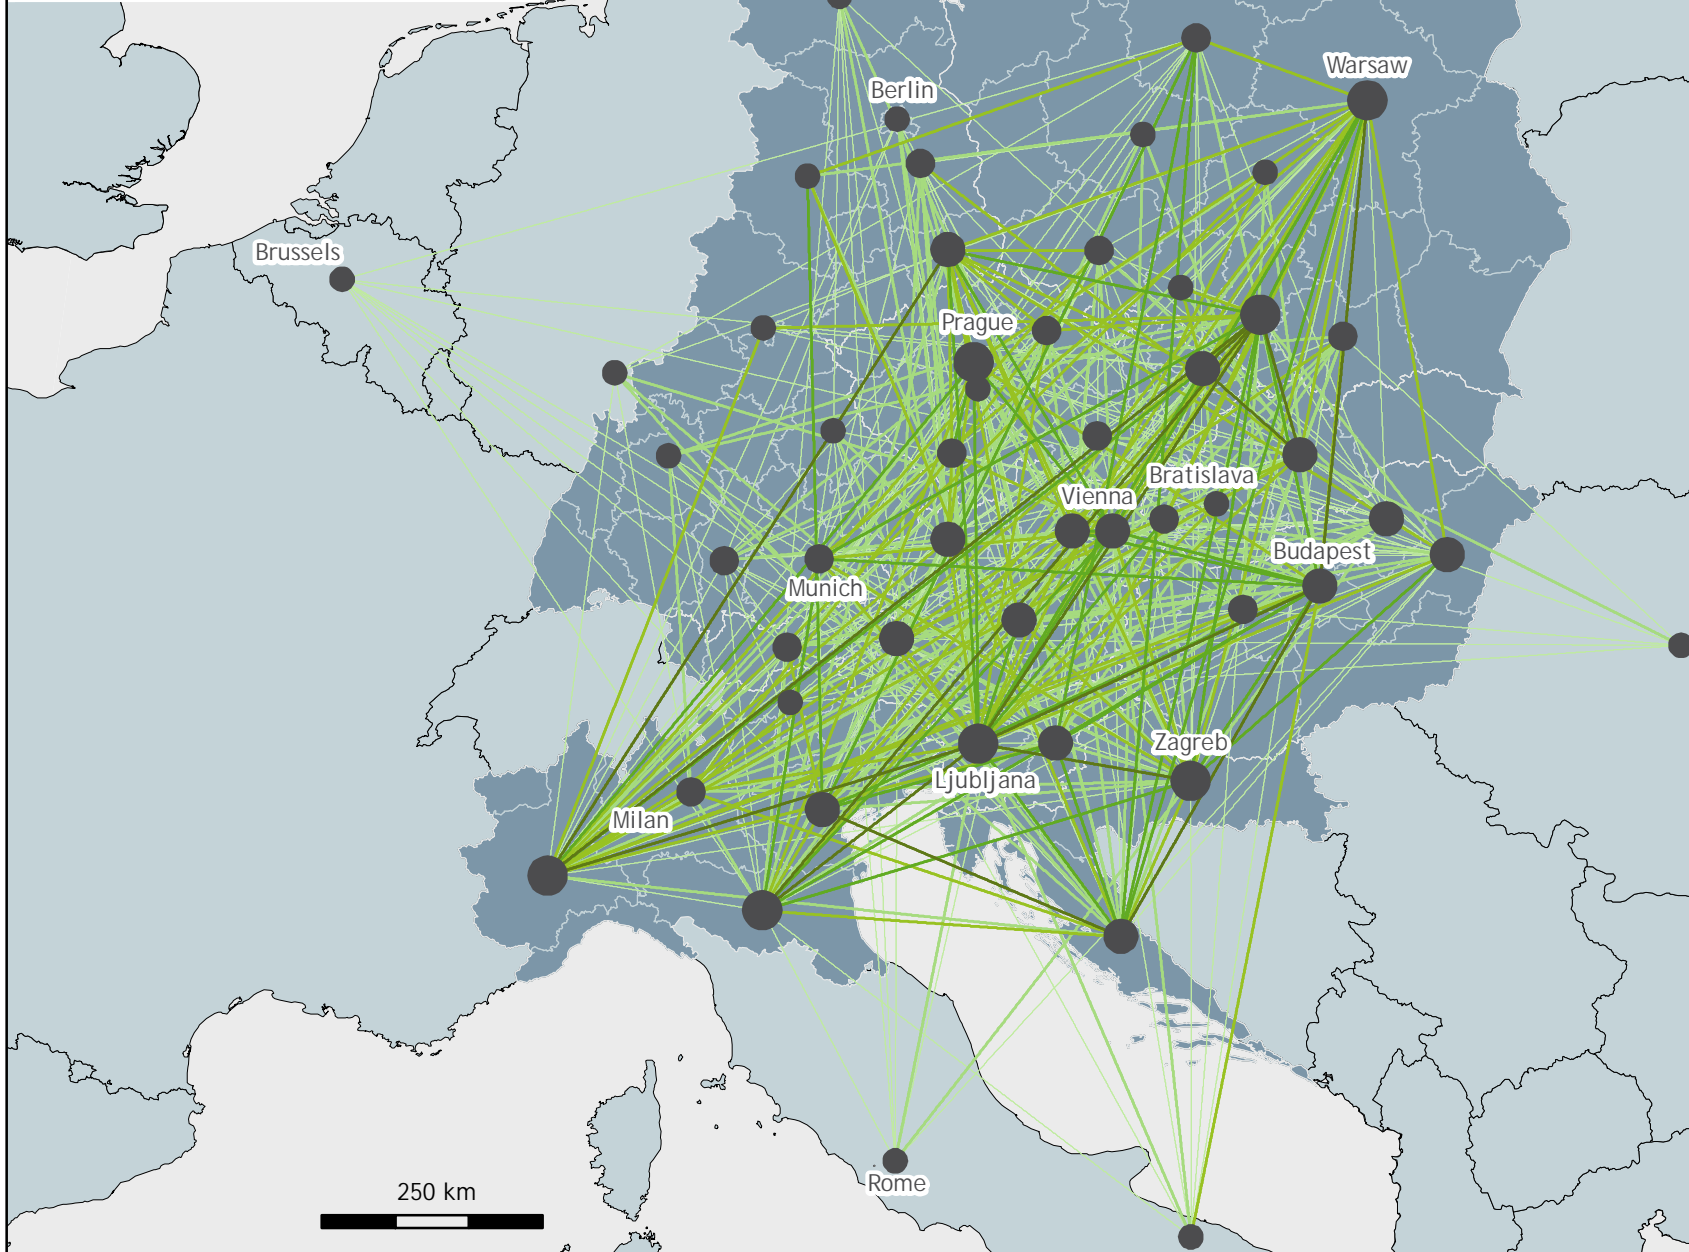

# Cooperation links in the field of "Natural heritage and resources" in the Interreg CENTRAL EUROPE Programme

Extent of cooperation:  
Number of cooperations  
per region

- 30 and more cooperations
- 20 - 29 cooperations
- 10 - 19 cooperations
- 4 - 9 cooperations

Intensity of cooperation:  
Number of bilateral linkages  
between regions  
(quantile classification)

- 8 and more linkages
- 5 - 7 linkages
- 3 - 4 linkages
- 2 linkages
- 1 linkage

Local Level: Nuts 2

Origin of Data: Interreg CENTRAL  
EUROPE Programme 2014 - 2020

© EuroGeographics for the  
administrative boundaries

Status: January 2019 (Call 1 - 3)

Cartography:  
Alexandra Frangenheim