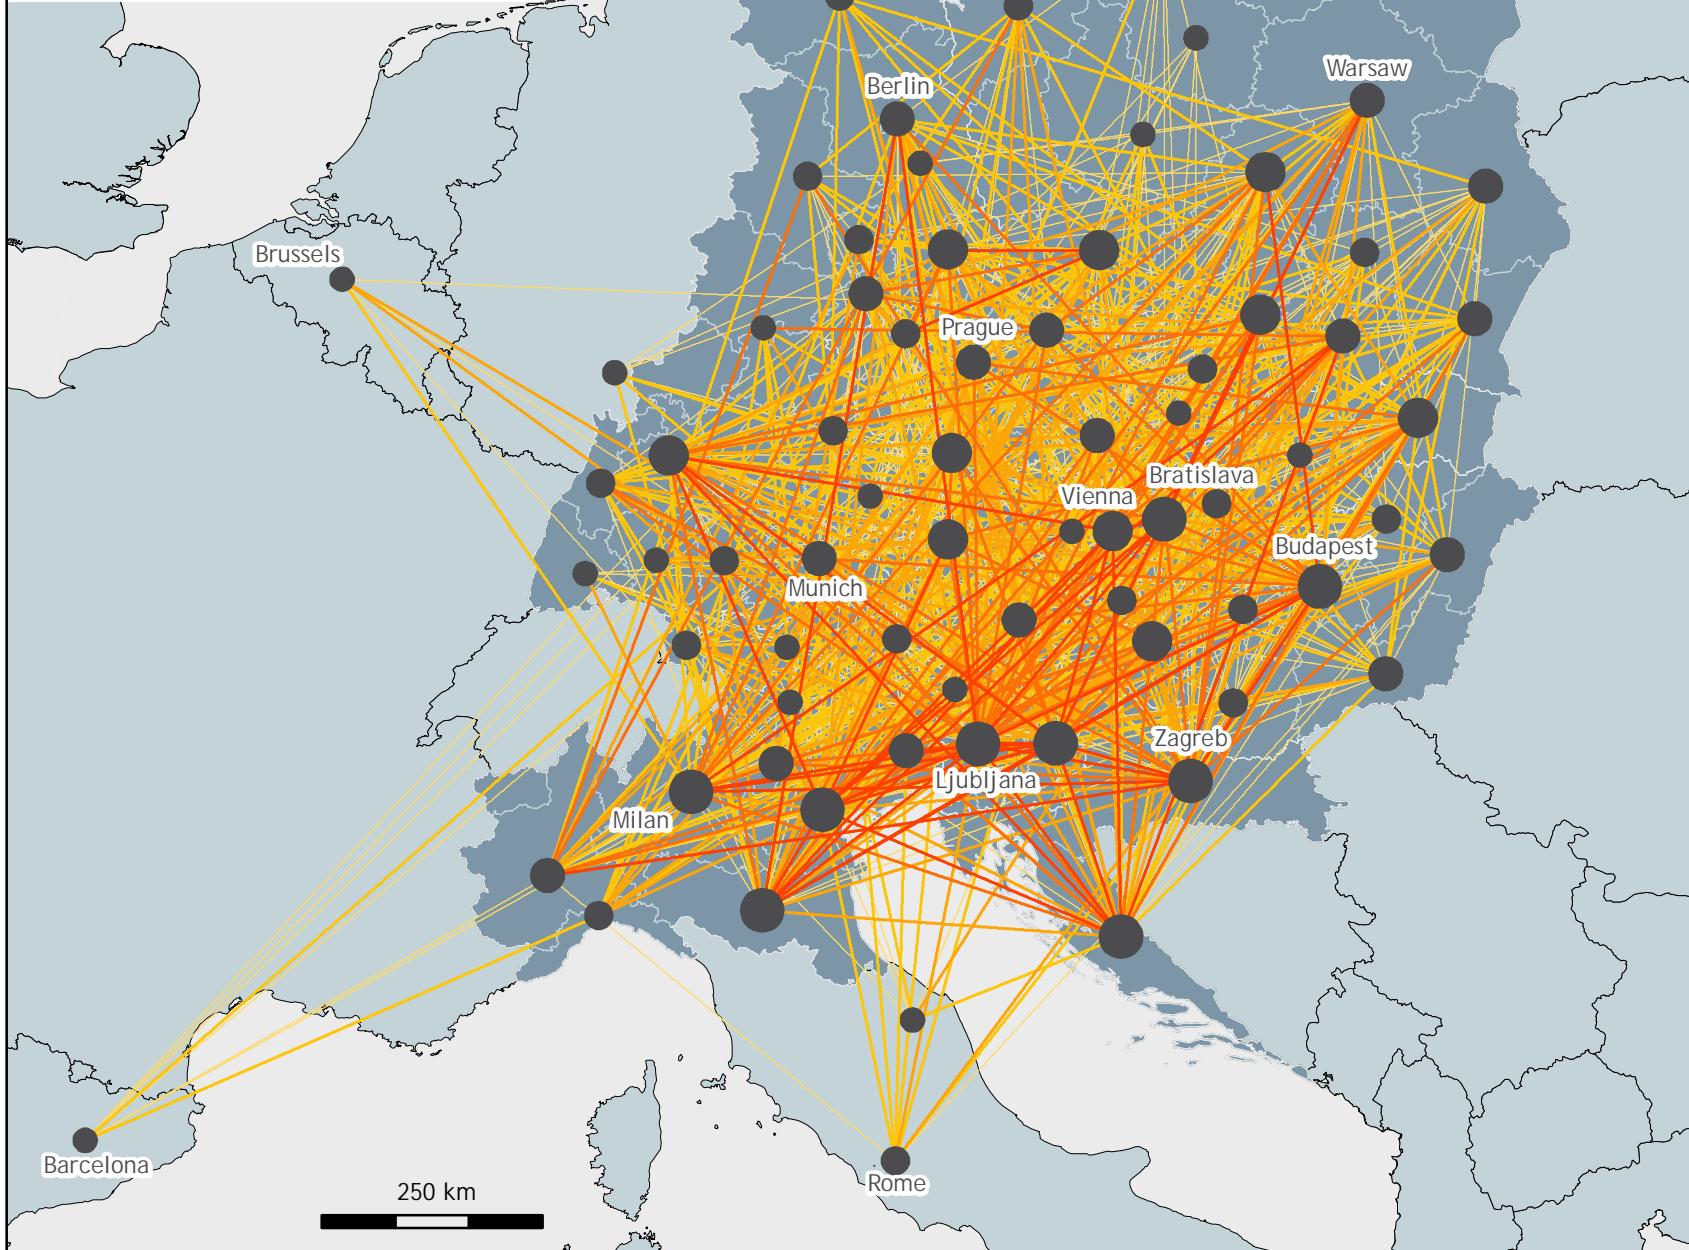

# Cooperation links in the field of "Innovation and knowledge development" in the Interreg CENTRAL EUROPE Programme

Extent of cooperation:  
Number of cooperations per region

- 40 and more cooperations
- 30 - 39 cooperations
- 20 - 29 cooperations
- 10 - 19 cooperations
- 6 - 9 cooperations

Intensity of cooperation:  
Number of bilateral linkages between regions (quantile classification)

- 8 and more linkages
- 5 - 7 linkages
- 3 - 4 linkages
- 2 linkages
- 1 linkage

Local Level: Nuts 2

Origin of Data: Interreg CENTRAL EUROPE Programme 2014 - 2020

© EuroGeographics for the administrative boundaries

Status: January 2019 (Call 1 - 3)

Cartography:  
Alexandra Frangenheim