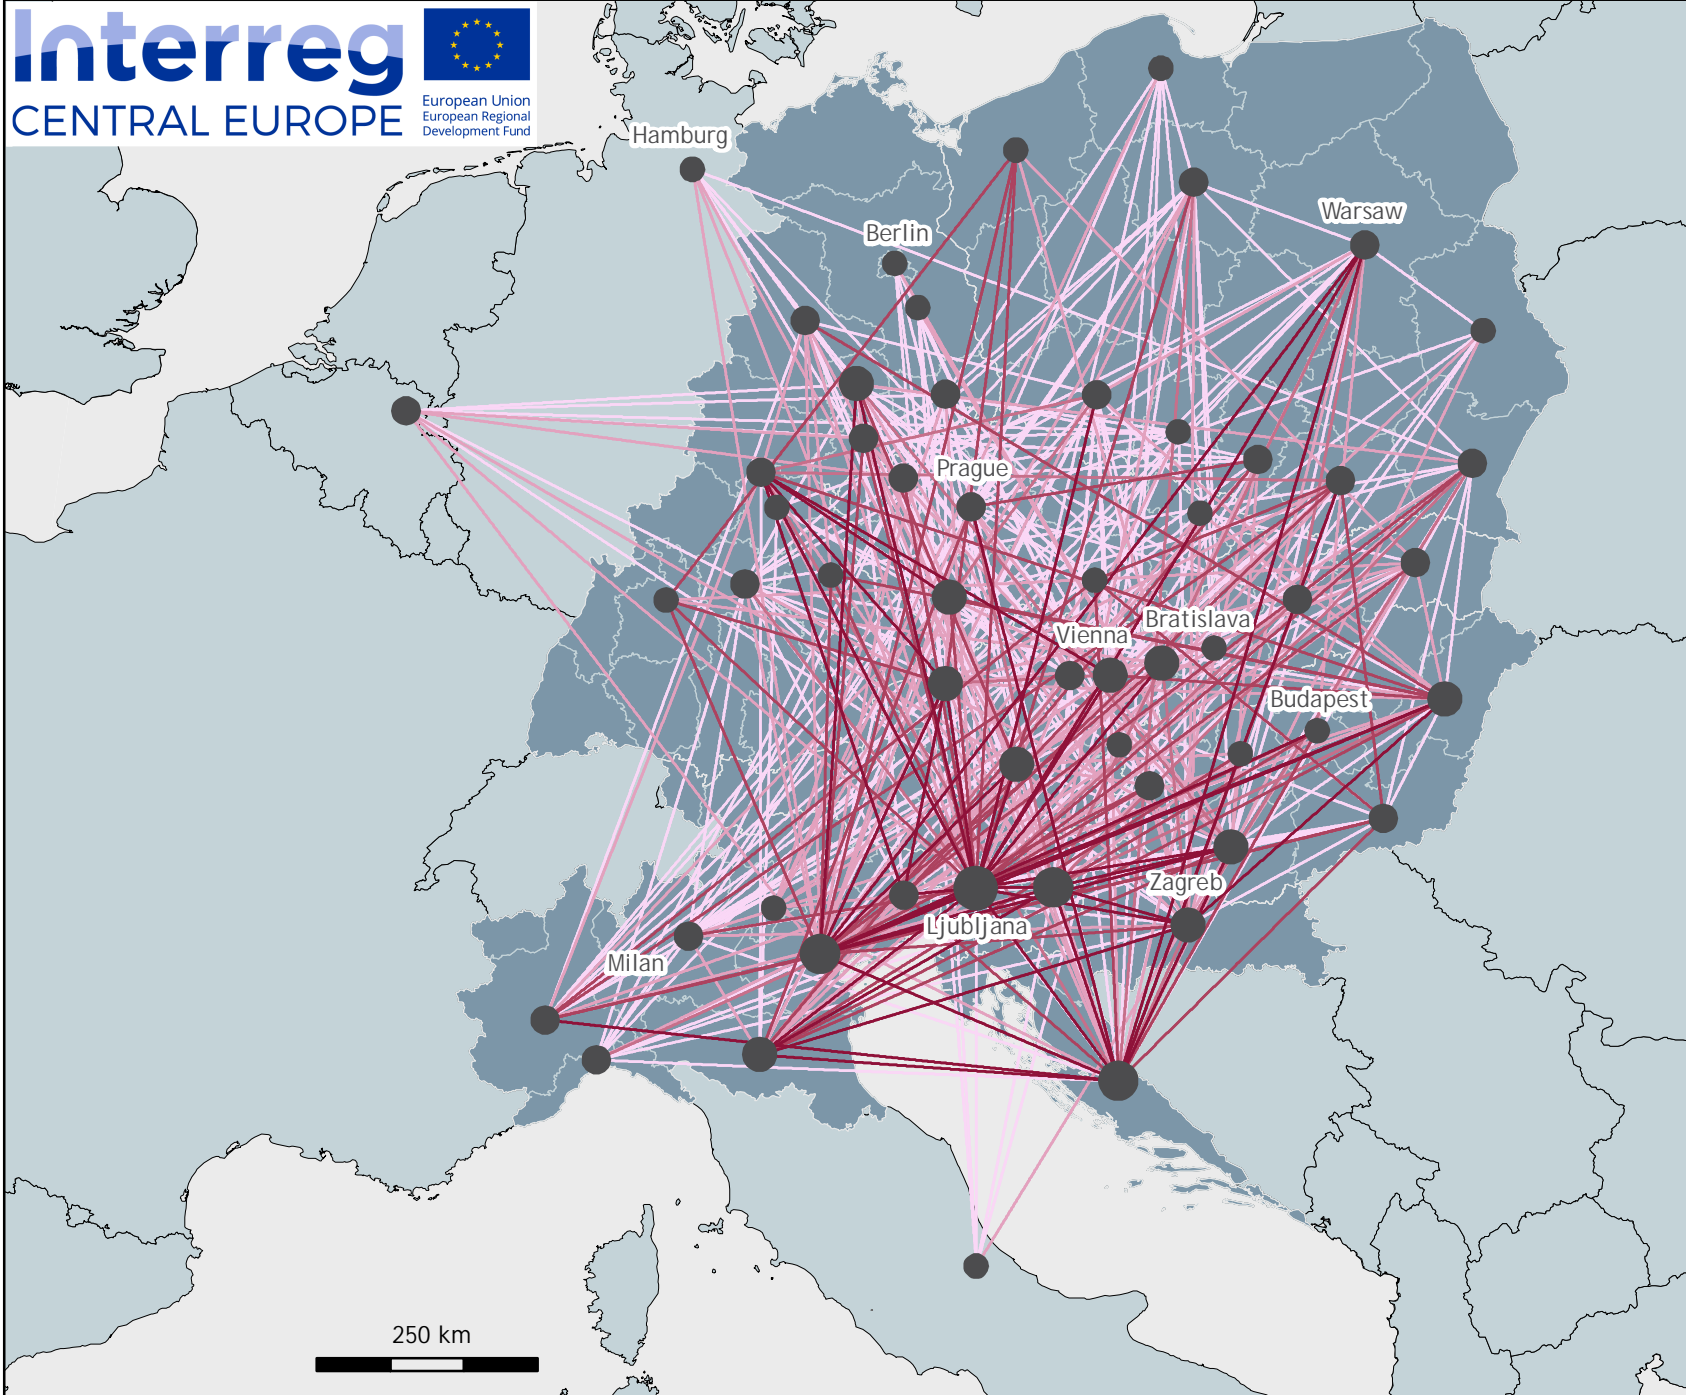

Cooperation links in the field of "Cultural heritage and resources" in the Interreg CENTRAL EUROPE Programme

Extent of cooperation:
Number of cooperations
per region

- 40 and more cooperations
- 30 - 39 cooperations
- 20 - 29 cooperations
- 10 - 19 cooperations
- 5 - 9 cooperations

Intensity of cooperation:
Number of bilateral linkages
between regions
(quantile classification)

- 5 and more linkages
- 4 linkages
- 3 linkages
- 2 linkages
- 1 linkage

Local Level: Nuts 2

Origin of Data: Interreg CENTRAL
EUROPE Programme 2014 - 2020

© EuroGeographics for the
administrative boundaries

Status: January 2019 (Call 1 - 3)

Cartography:
Alexandra Frangenheim